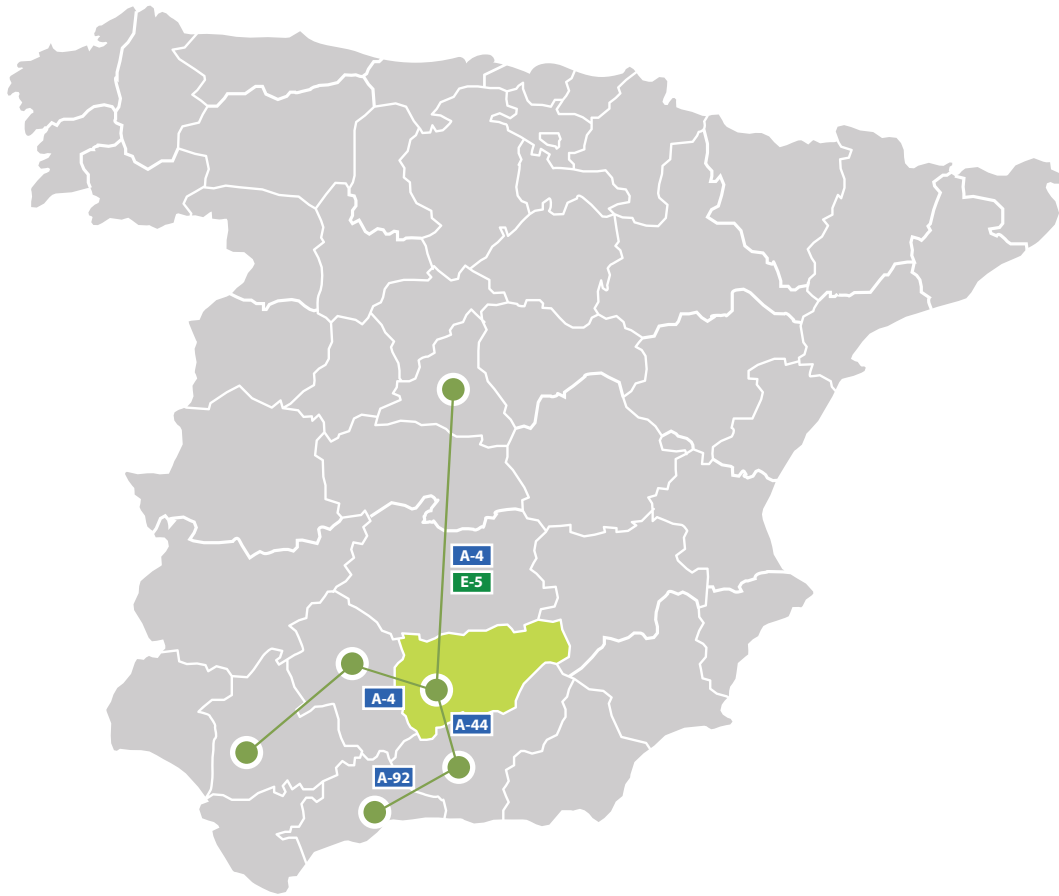

HOW TO GET TO JAÉN?

BY ROAD

- From **Madrid** > A-4 (332 km)
- From **Granada** > A-44 (94 km)
- From **Málaga** > A-92 y A-44 (209 km)
- From **Seville** > A-4 (253 km)
- From **Córdoba** > A-4 y A-311 (120 km)

If you need to hire a car to travel by road, you can do it from the airport, more information in:

goldcar.es
europcar.es/es-es
sixt.es
okmobility.com/es

BY PLANE

If you travel from abroad, you can get to Jaén by flying to **Madrid**, **Sevilla**, **Málaga** o **Granada**. In this cities you will find connections by road, train or bus to get to Jaén.

AENA

Tel.: +34 91 321 1000
aena.es

BY TRAIN

Jaén is connected to **Madrid**, **Córdoba** y **Seville** through several daily rail transport lines. If you want to travel by AVE, you can make the journey from **Madrid** to **Córdoba** and in the latter link with **Jaén** through an Avant or 'Media Distancia' line.